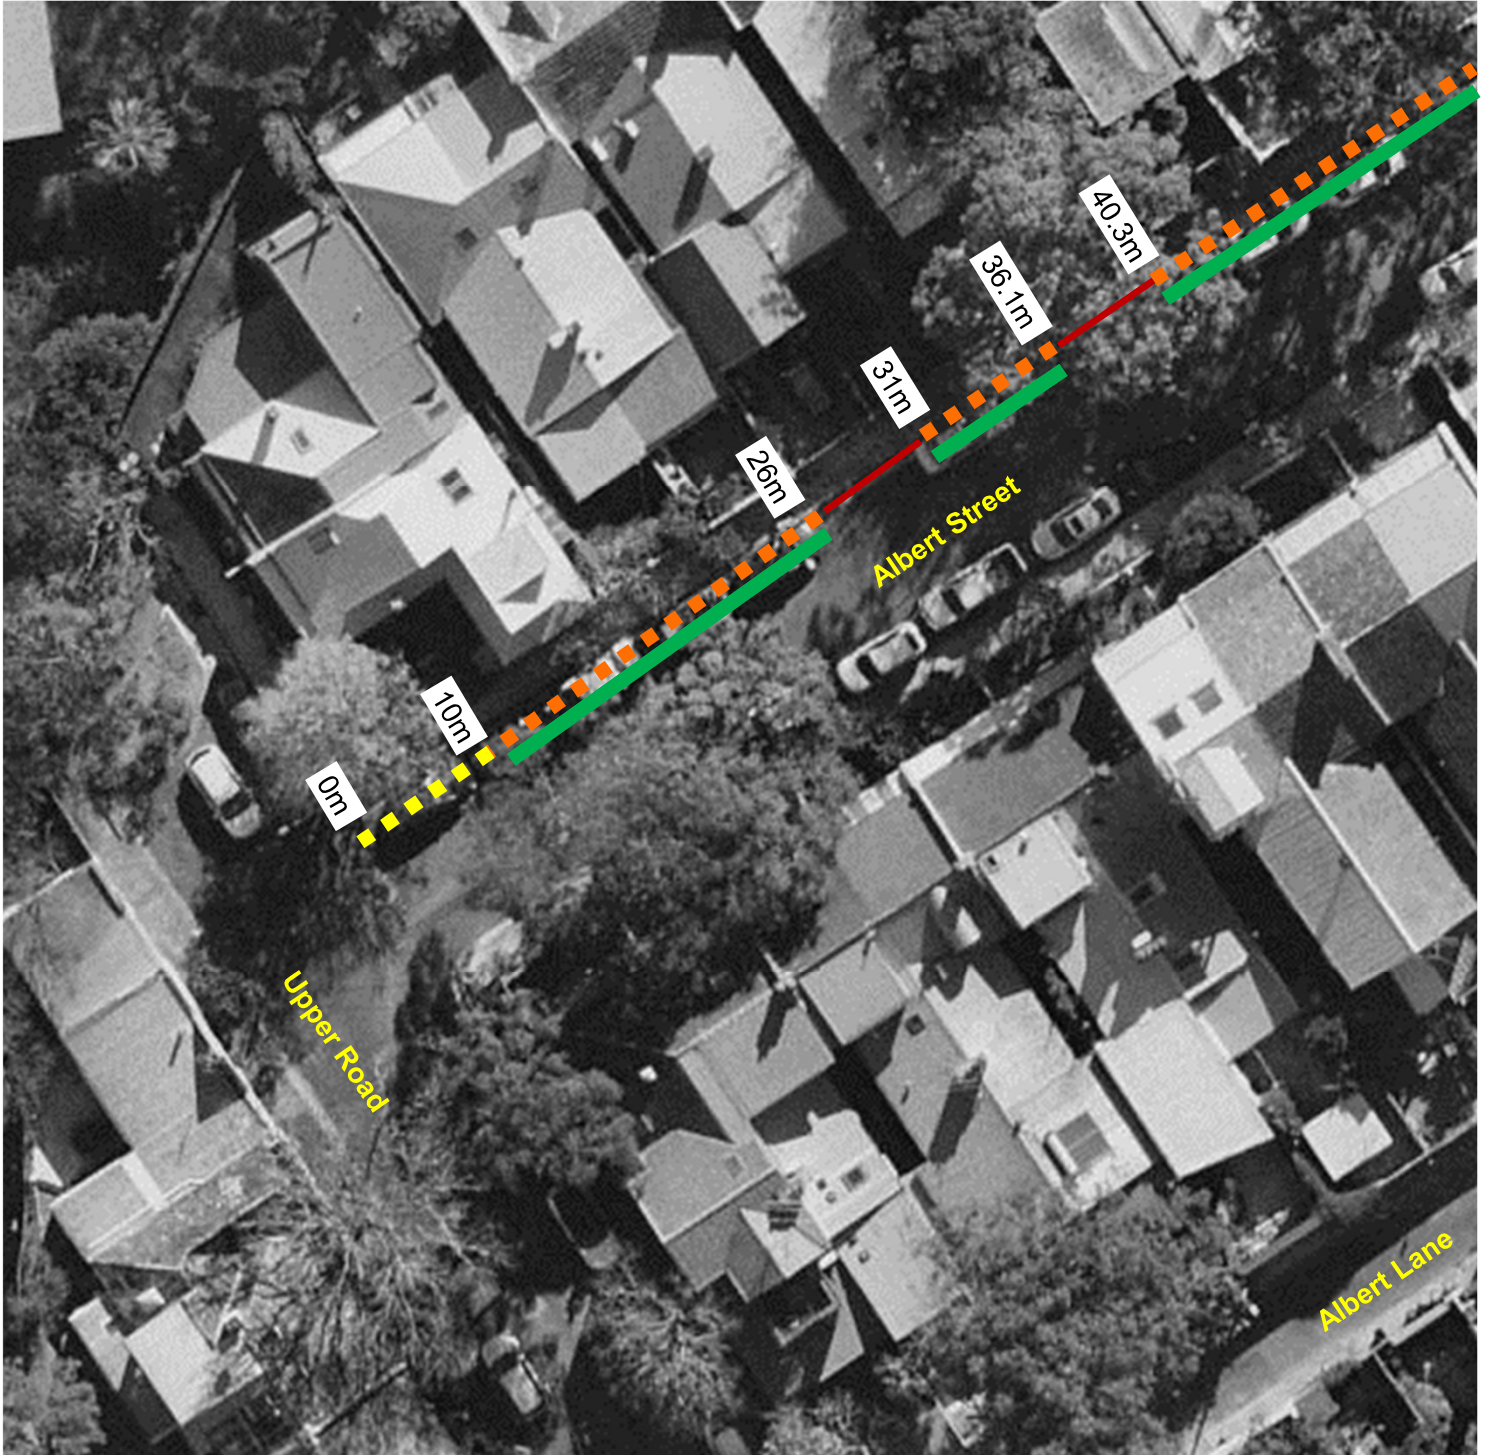

Albert Street, Forest Lodge Proposed parking changes

Existing

-  No Stopping
-  Unrestricted parking
-  Mobility Parking Only
-  Driveway

Proposed

-  2P 8am-6pm Mon-Fri
Permit Holders Excepted Area G

Albert Street, Forest Lodge Proposed parking changes

Existing

-  No Stopping
-  Unrestricted parking
-  Mobility Parking Only
-  Driveway

Proposed

-  2P 8am-6pm Mon-Fri
Permit Holders Excepted Area G